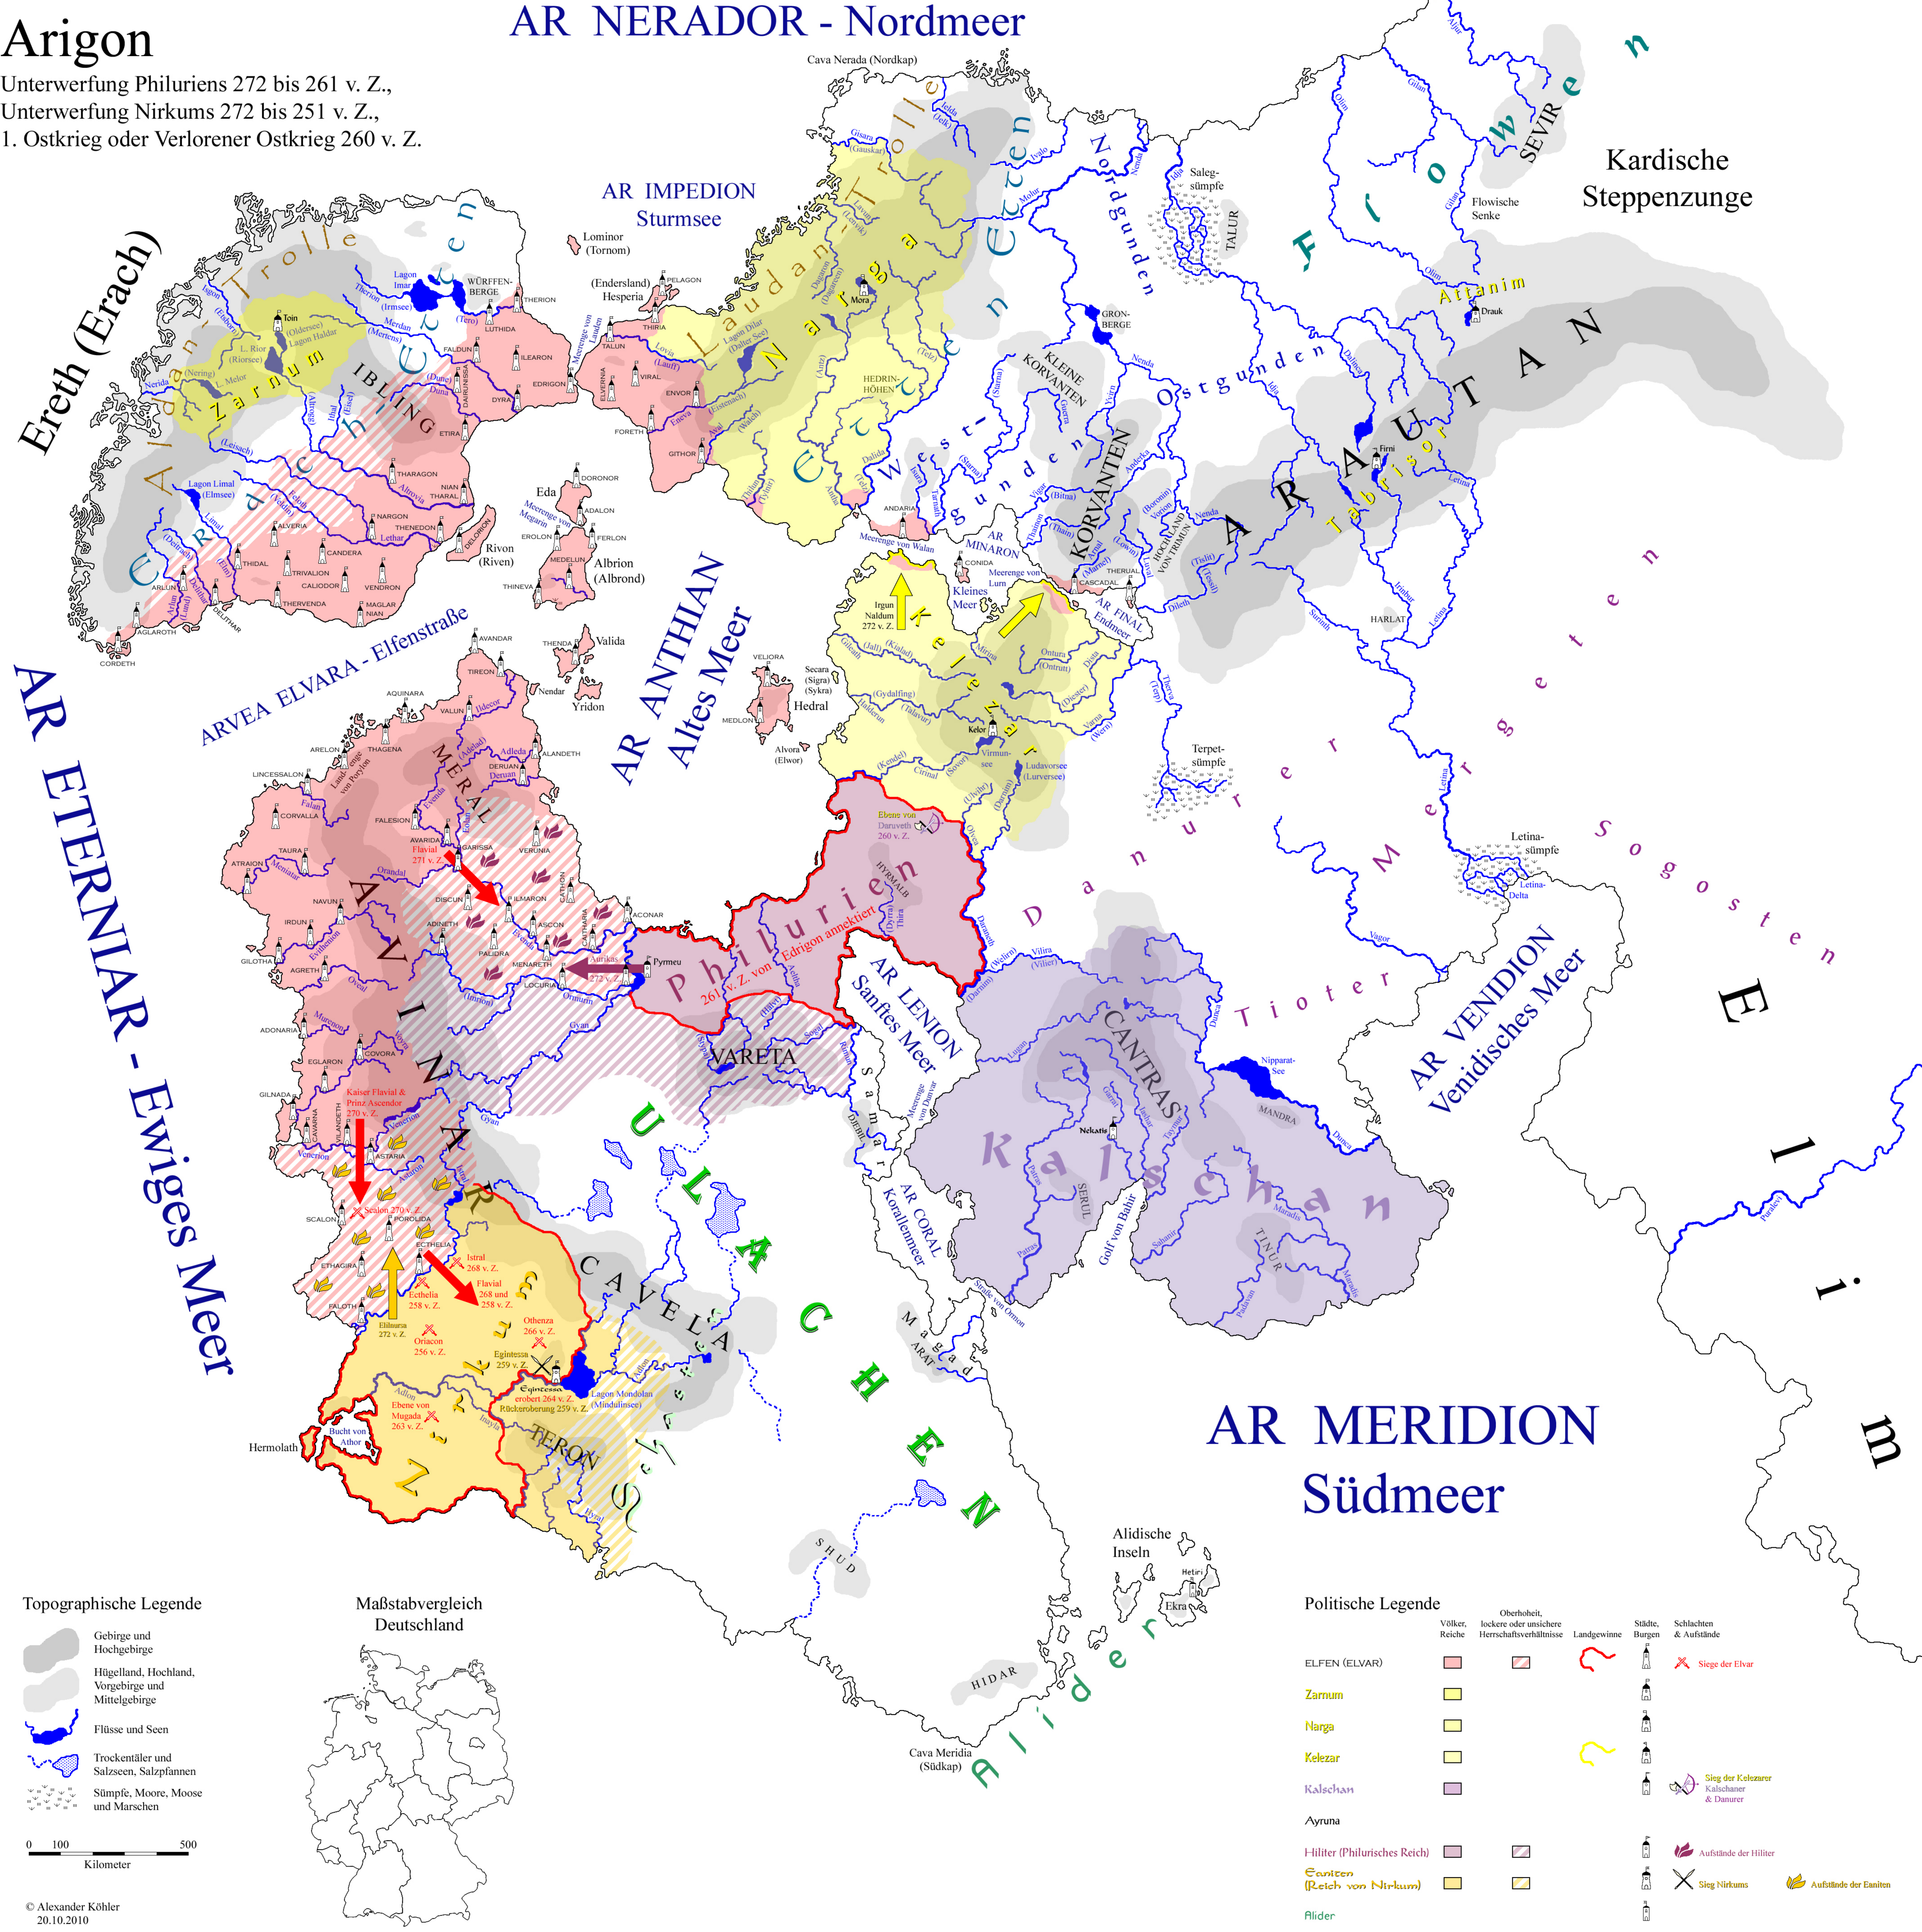

Arigon

Unterwerfung Philuriens 272 bis 261 v. Z.,
 Unterwerfung Nirkums 272 bis 251 v. Z.,
 1. Ostkrieg oder Verlorener Ostkrieg 260 v. Z.

AR NERADOR - Nordmeer

Politische Legende

Region	Wälder, Reiche	Oberhoheit, lockere oder unsichere Herrschaftsverhältnisse	Landgewinne	Städte, Burgen	Schlachten & Aufstände
ELFEN (ELVAR)	[Pink square]	[Pink square with border]	[Red squiggly line]	[Tower icon]	[Red cross icon] Siege der Elvar
Zarnum	[Yellow square]	[Yellow square with border]	[Yellow squiggly line]	[Tower icon]	[Yellow cross icon]
Narga	[Light yellow square]	[Light yellow square with border]	[Light yellow squiggly line]	[Tower icon]	[Light yellow cross icon]
Kelezar	[Orange square]	[Orange square with border]	[Orange squiggly line]	[Tower icon]	[Orange cross icon]
Kalschan	[Purple square]	[Purple square with border]	[Purple squiggly line]	[Tower icon]	[Purple cross icon] Sieg der Kelezarer Kalschaner & Danurer
Ayruna	[Light purple square]	[Light purple square with border]	[Light purple squiggly line]	[Tower icon]	[Light purple cross icon]
Philurien (Philurisches Reich)	[Red square]	[Red square with border]	[Red squiggly line]	[Tower icon]	[Red cross icon] Aufstände der Philier
Eniten (Reich von Nirkum)	[Yellow-orange square]	[Yellow-orange square with border]	[Yellow-orange squiggly line]	[Tower icon]	[Yellow-orange cross icon] Sieg Nirkums
Alider	[Green square]	[Green square with border]	[Green squiggly line]	[Tower icon]	[Green cross icon] Aufstände der Eniten